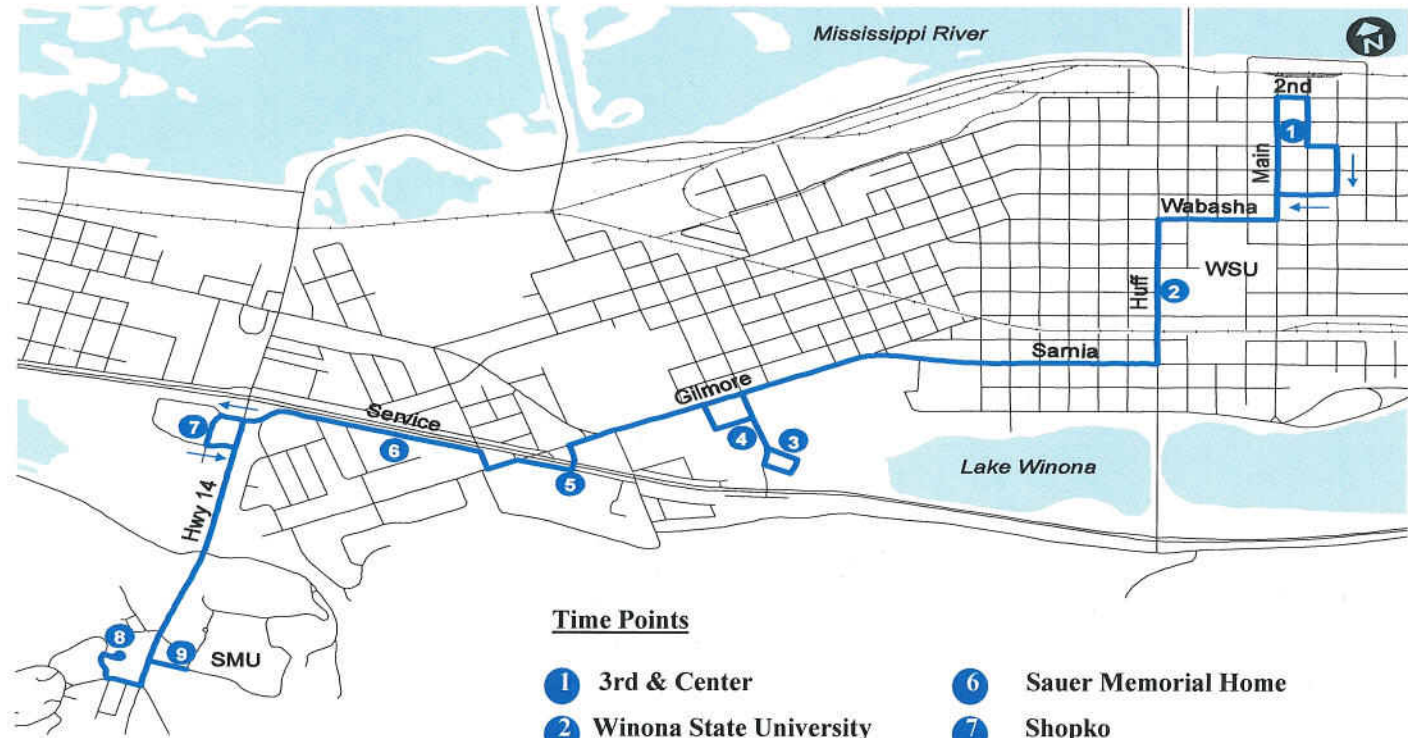

Blue Route

Time Points

- | | |
|-------------------------------|-------------------------|
| 1 3rd & Center | 6 Sauer Memorial Home |
| 2 Winona State University | 7 Shopko |
| 3 K-Mart | 8 KnoppValley |
| 4 Winona Mall Shopping Center | 9 St. Mary's University |
| 5 Westgate Shopping Center | |